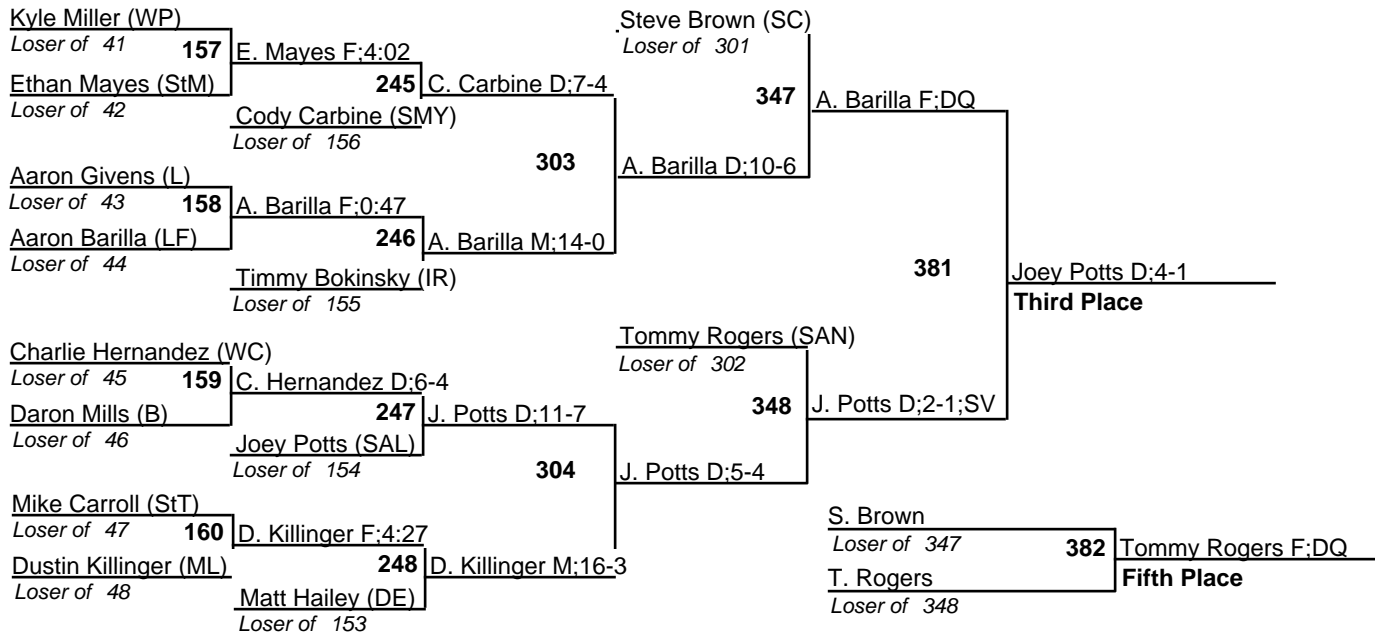

Delaware State Individual Tournament

23 February 2008

135