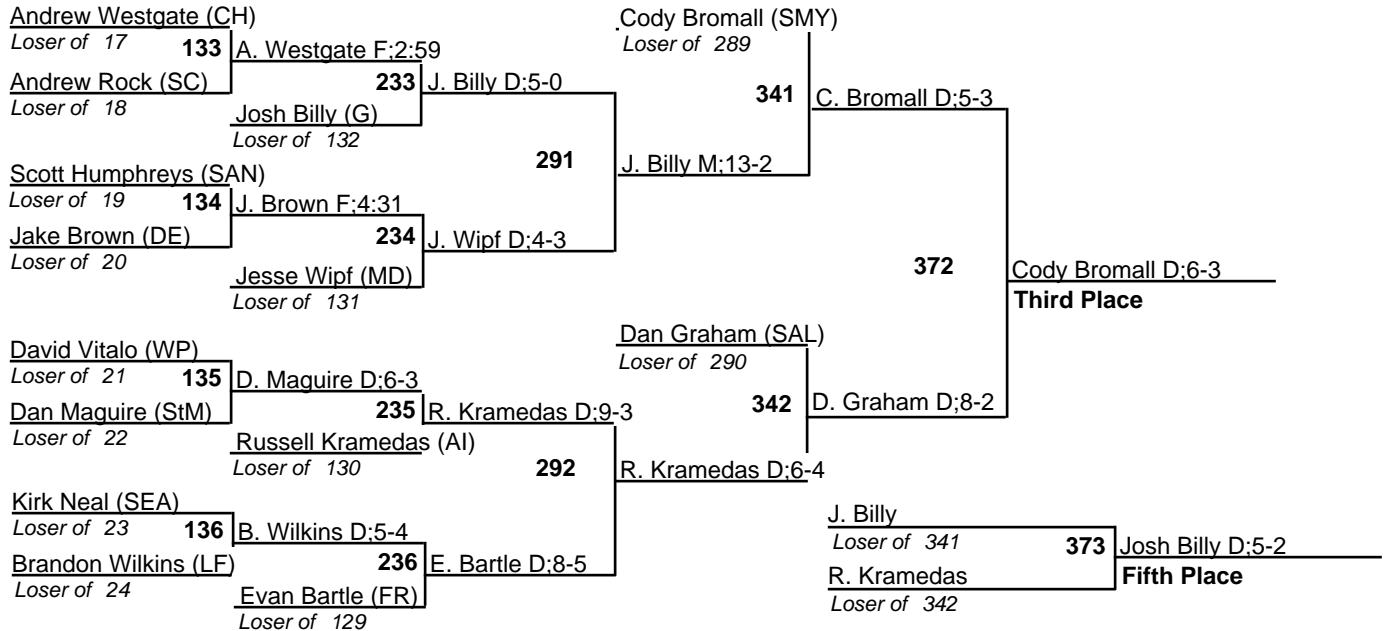

Delaware State Individual Tournament

23 February 2008

119