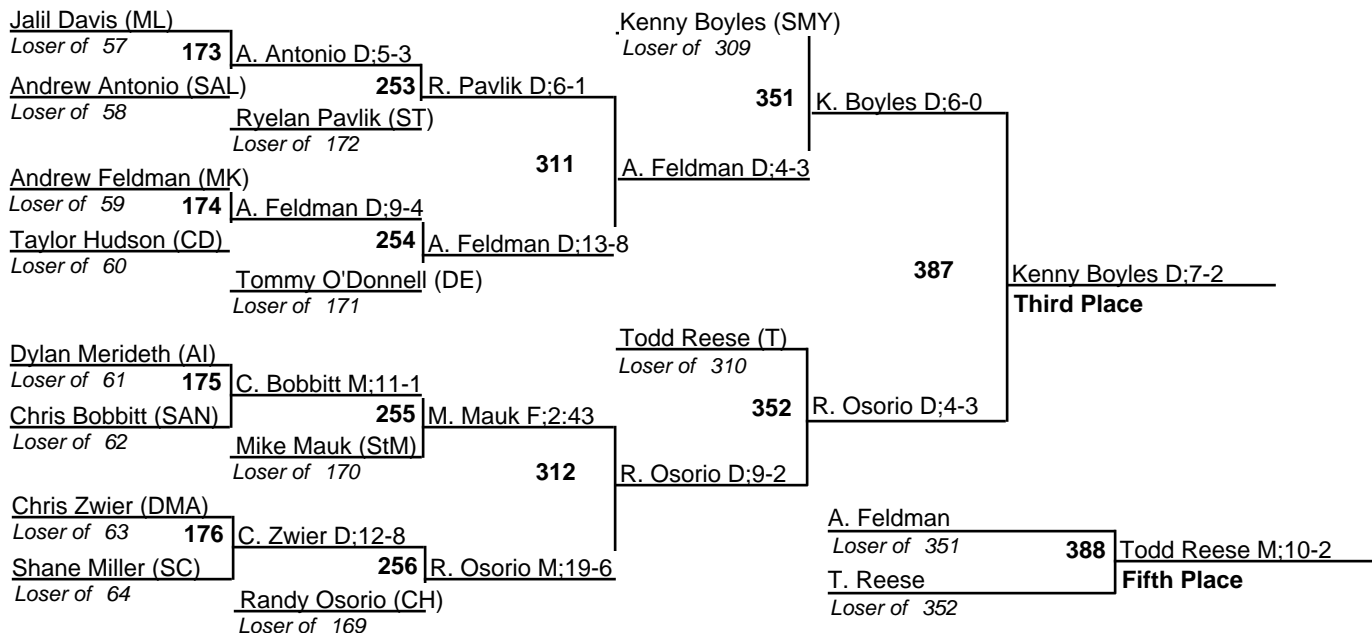

Delaware State Individual Tournament

23 February 2008

145