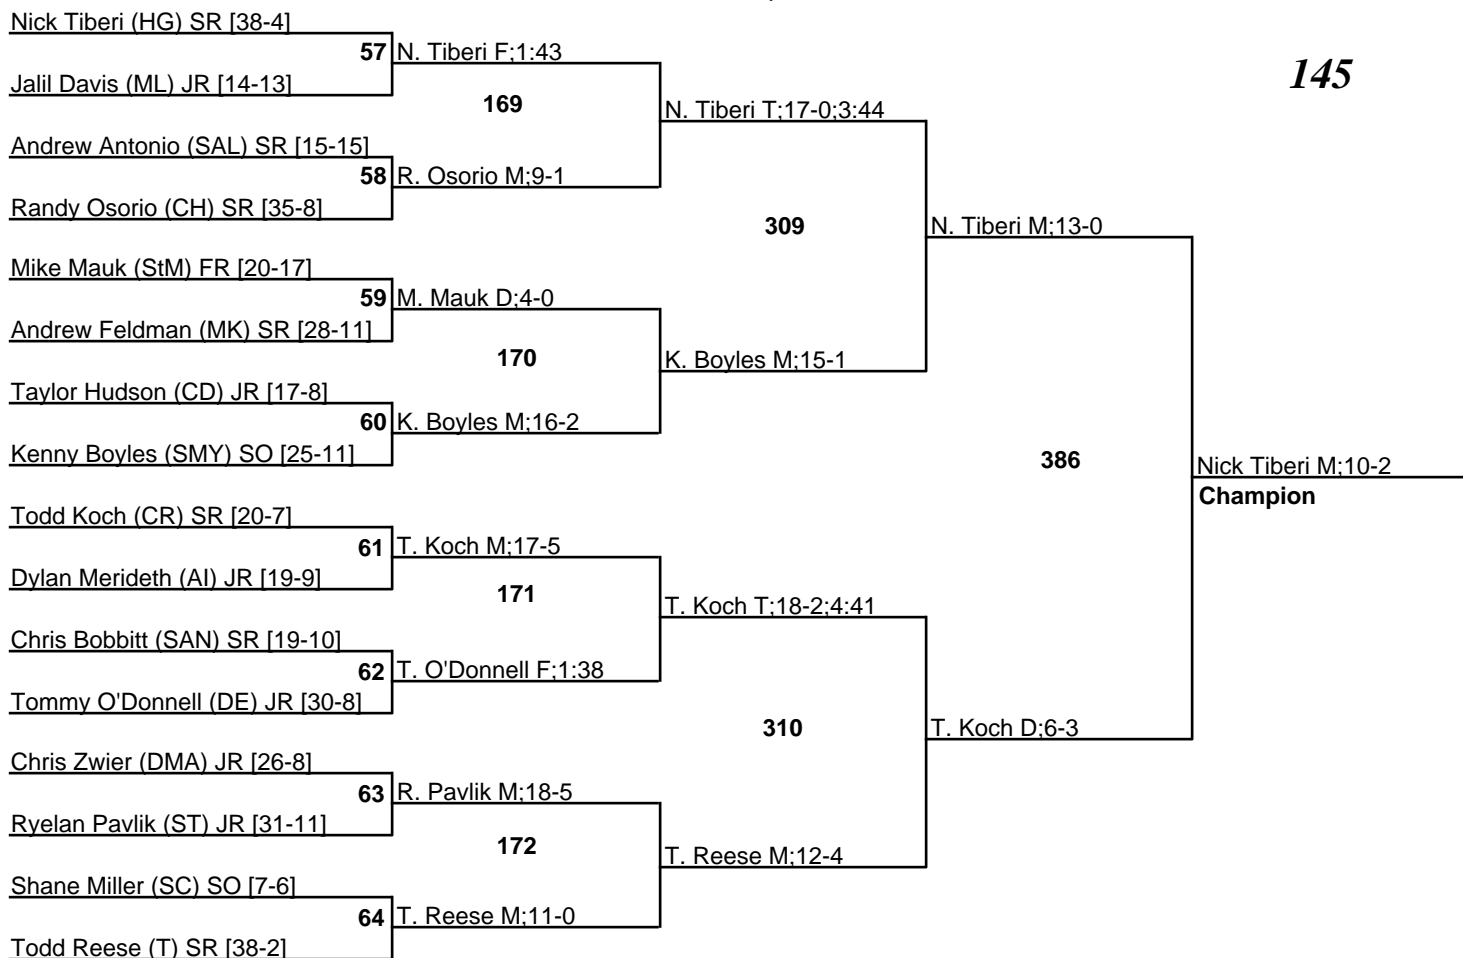

Delaware State Individual Tournament

23 February 2008

145