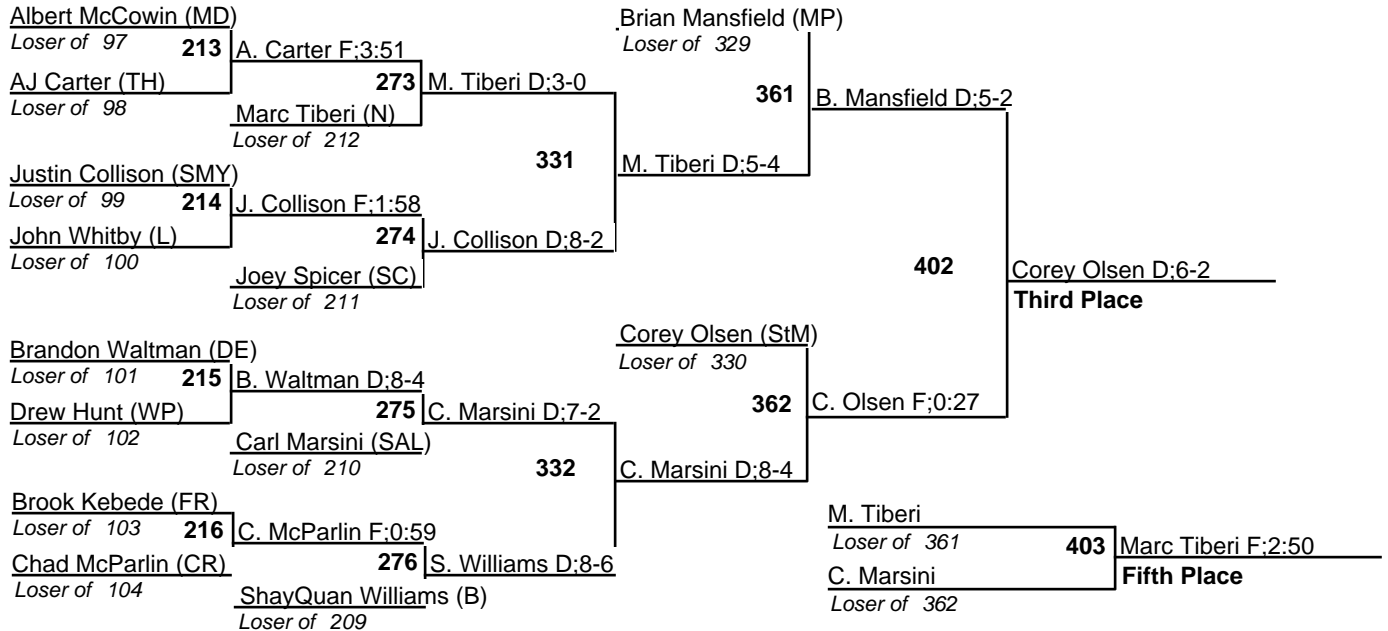

Delaware State Individual Tournament

23 February 2008

215