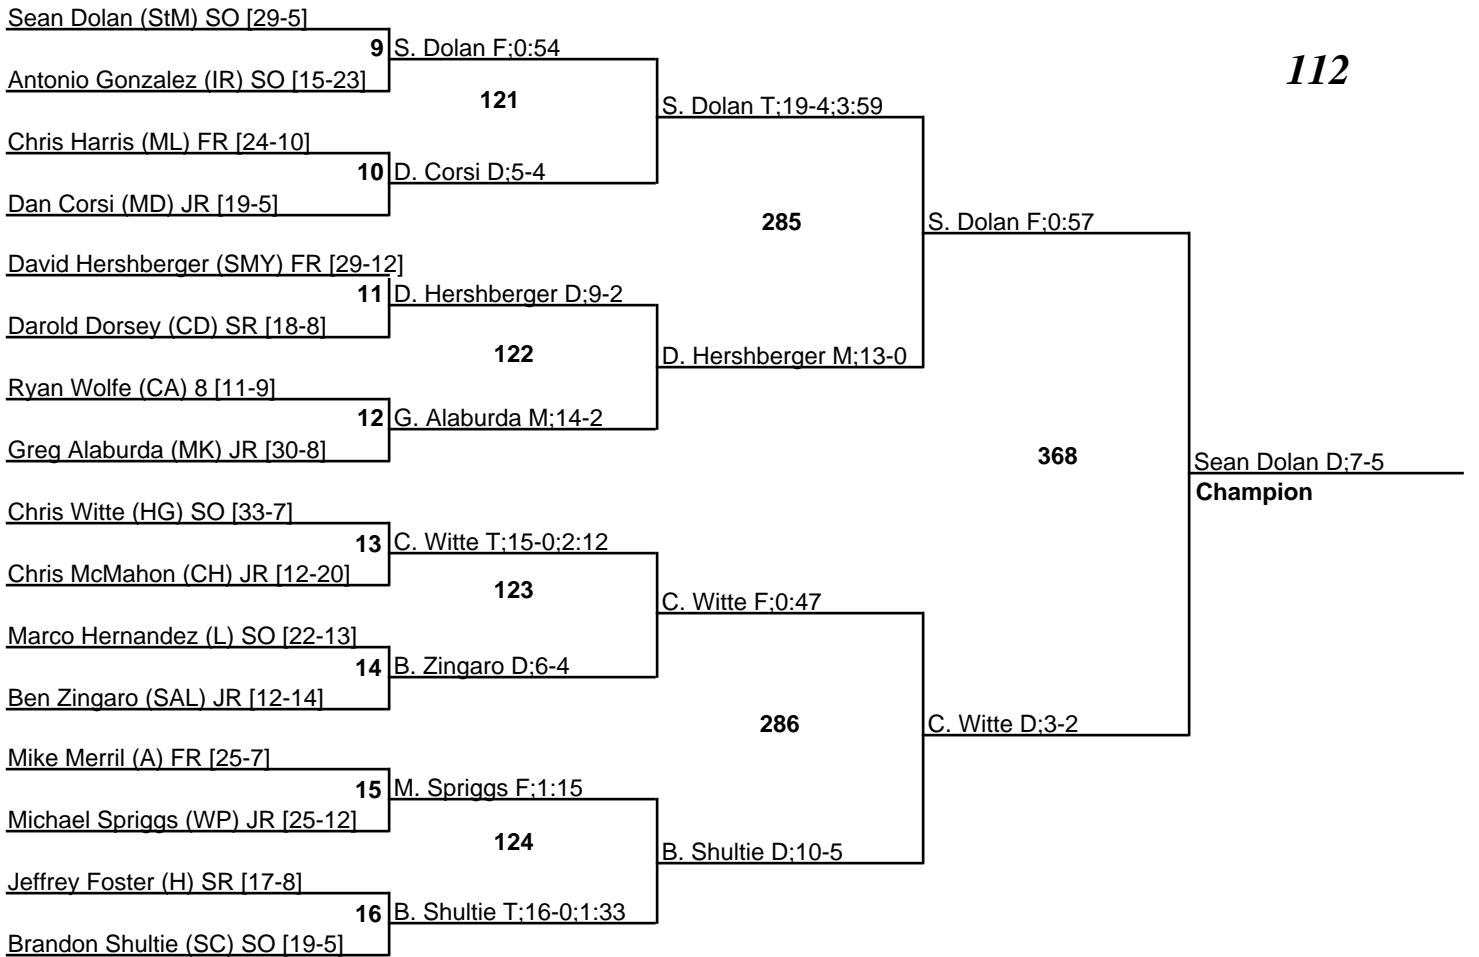

Delaware State Individual Tournament

23 February 2008

112