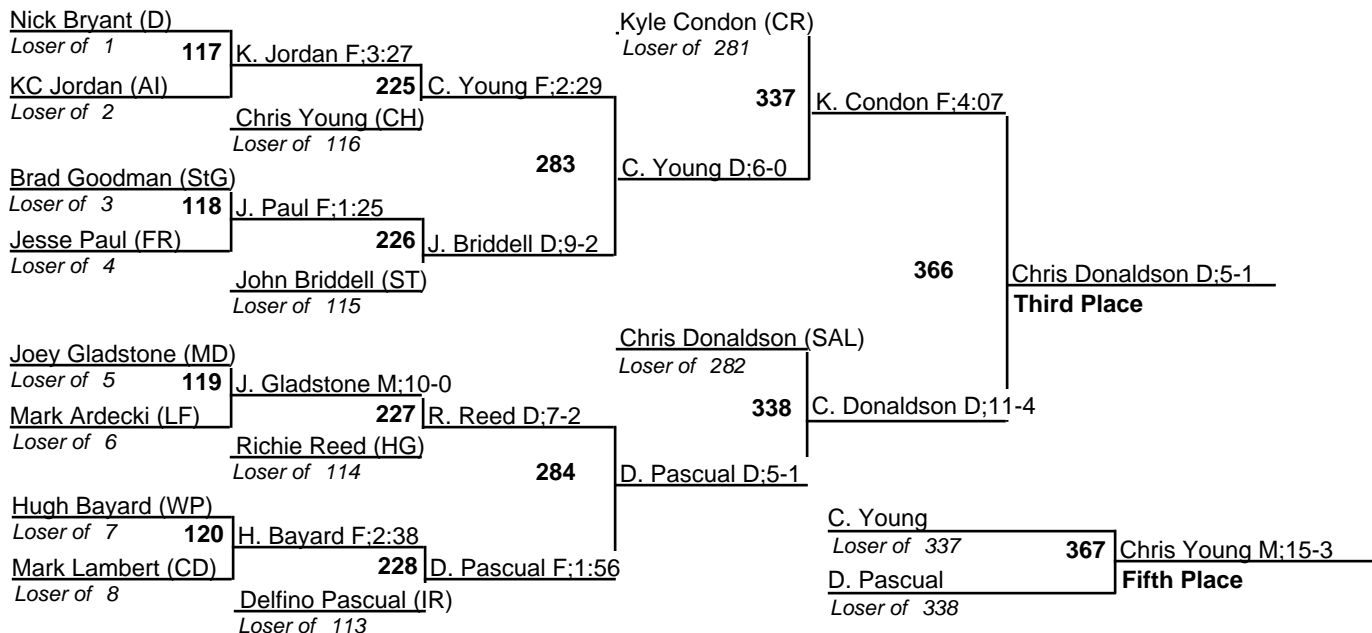

# Delaware State Individual Tournament

23 February 2008

103