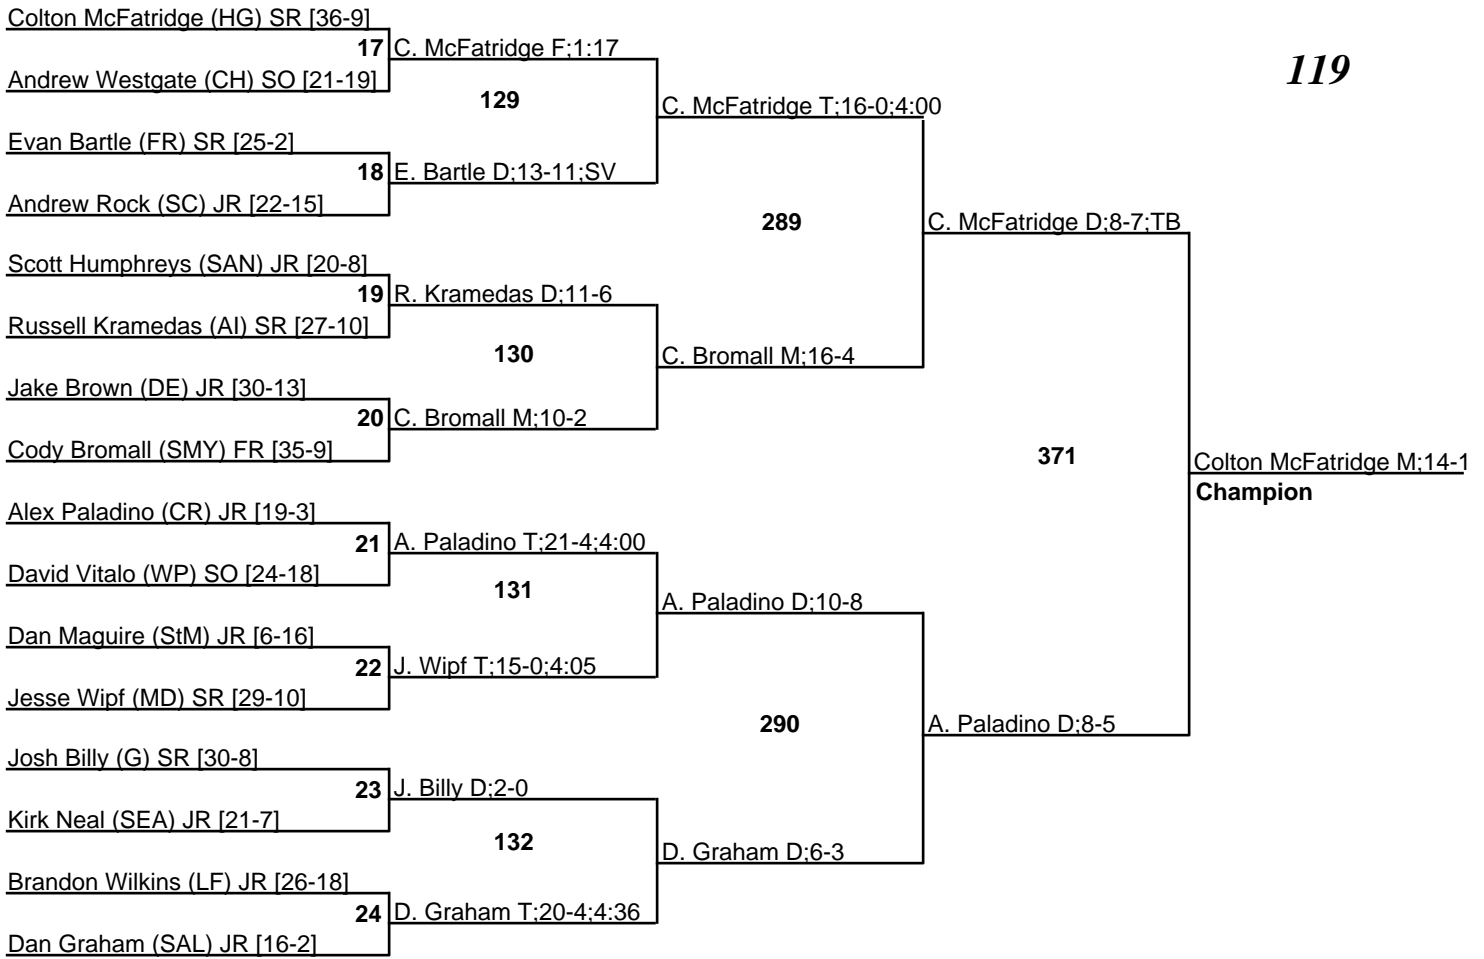

Delaware State Individual Tournament

23 February 2008

119