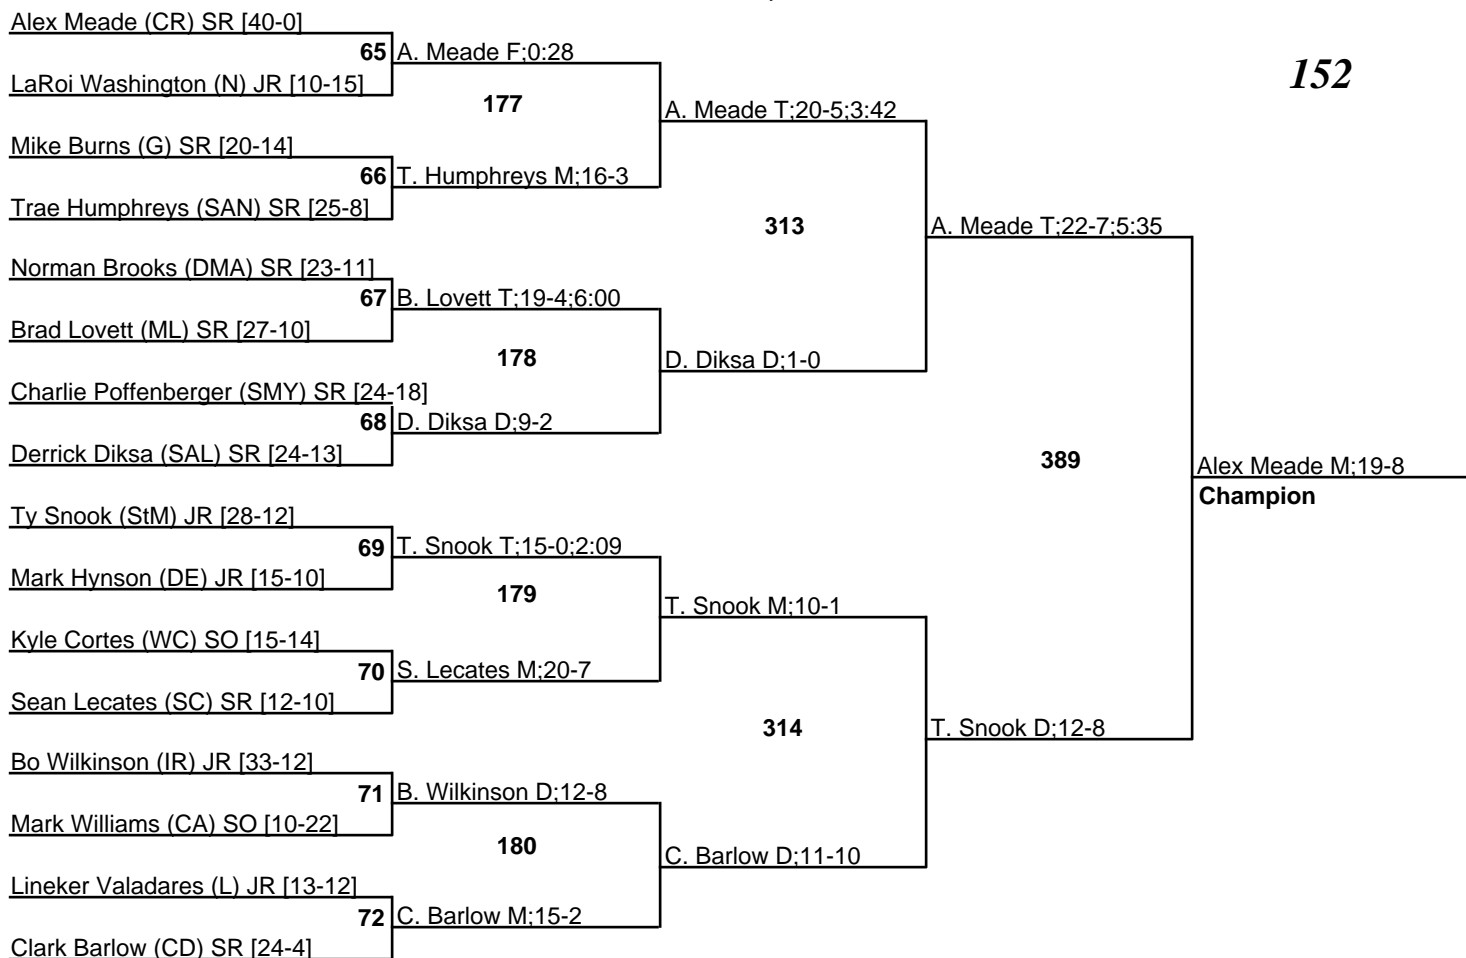

Delaware State Individual Tournament

23 February 2008

152