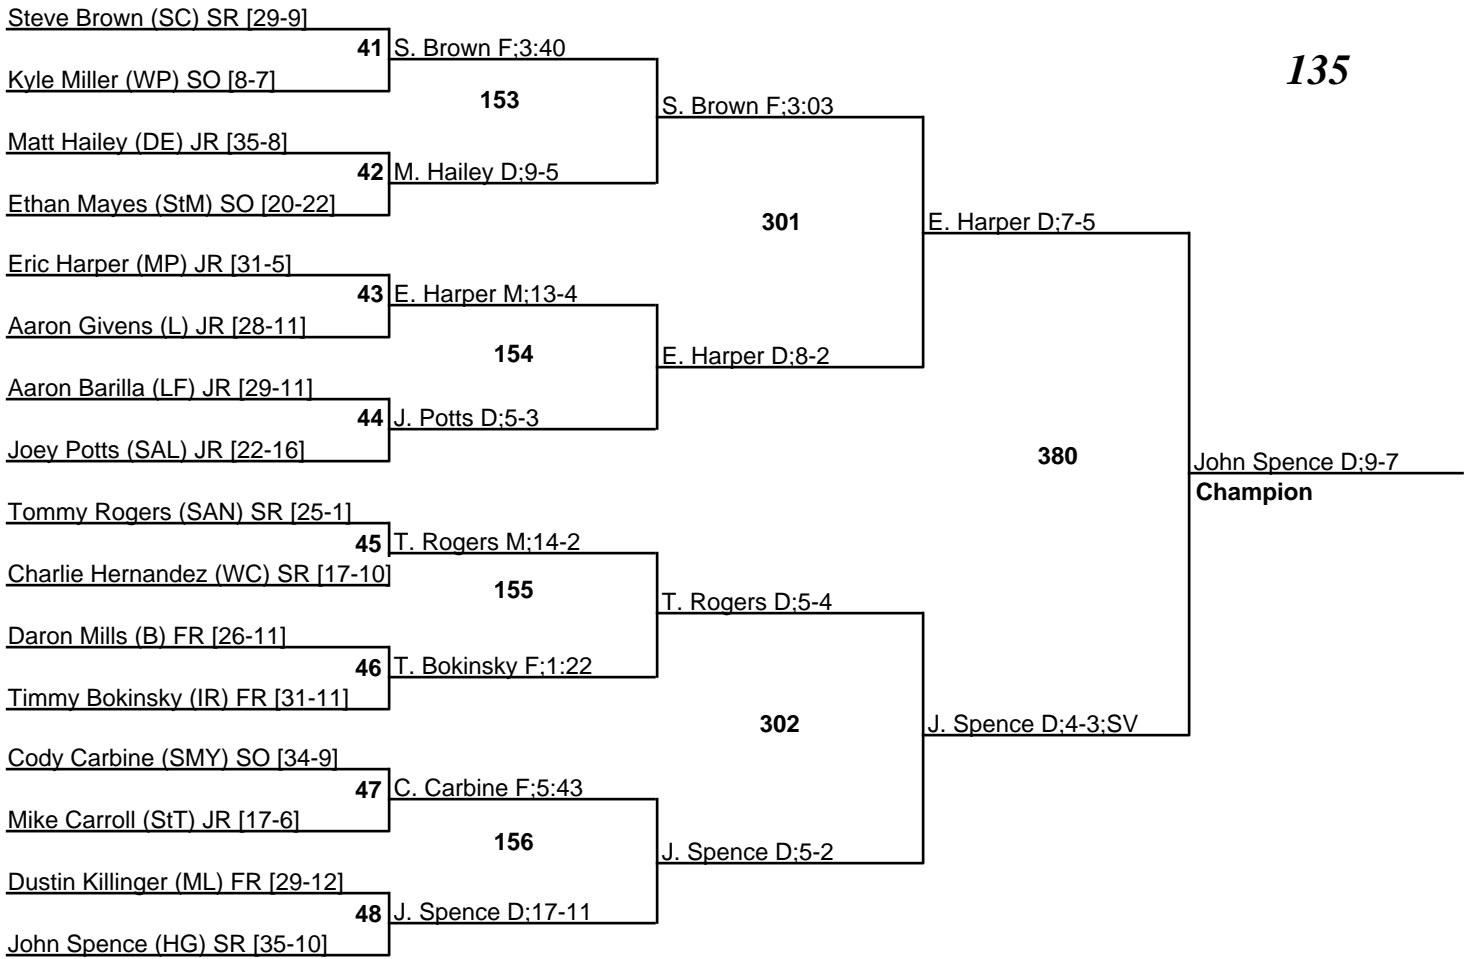

Delaware State Individual Tournament

23 February 2008

135