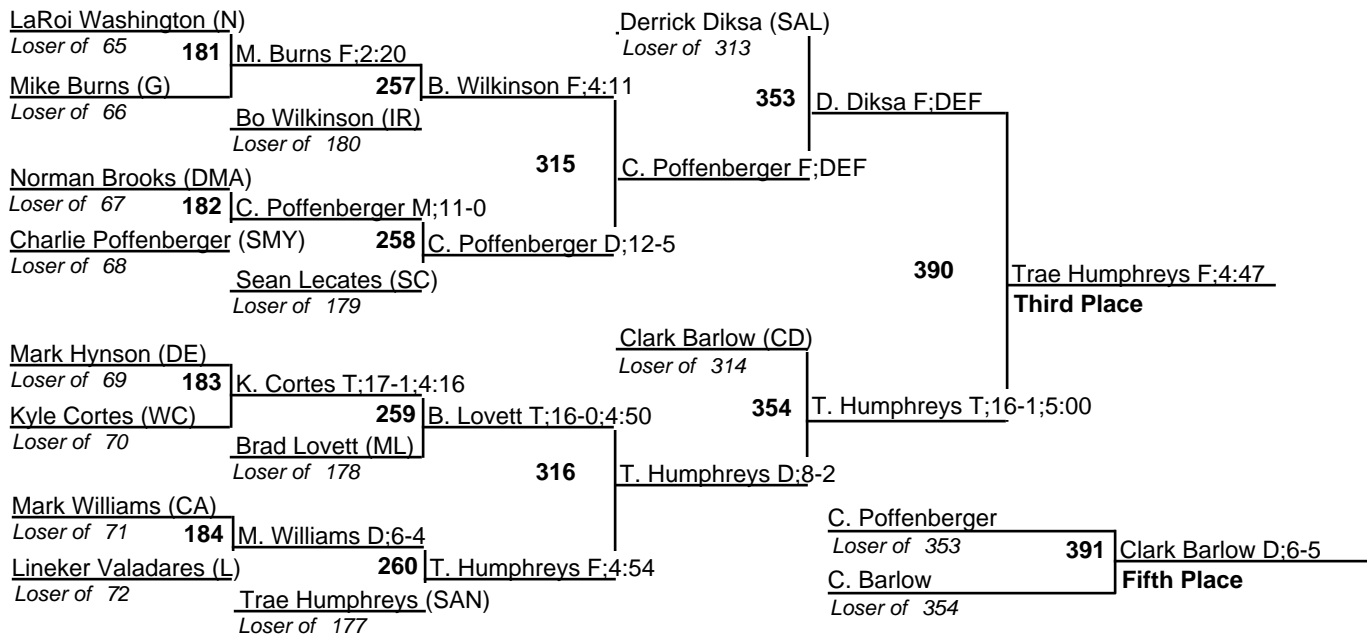

Delaware State Individual Tournament

23 February 2008

152