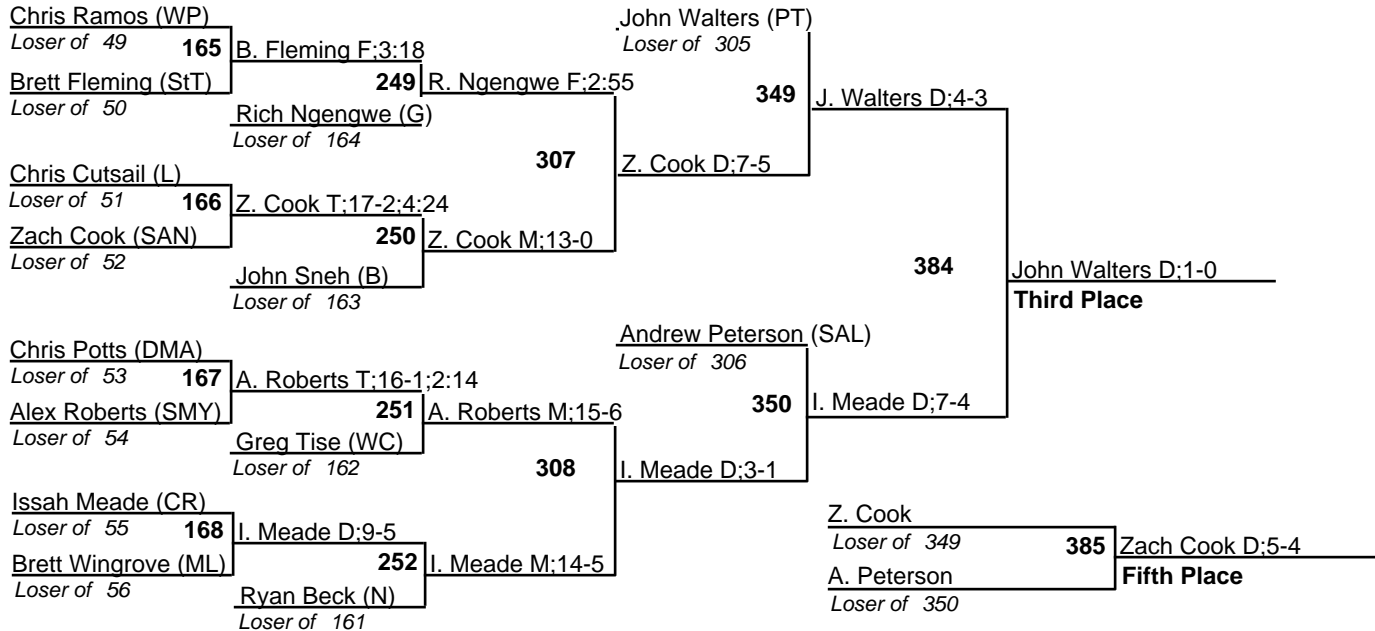

Delaware State Individual Tournament

23 February 2008

140