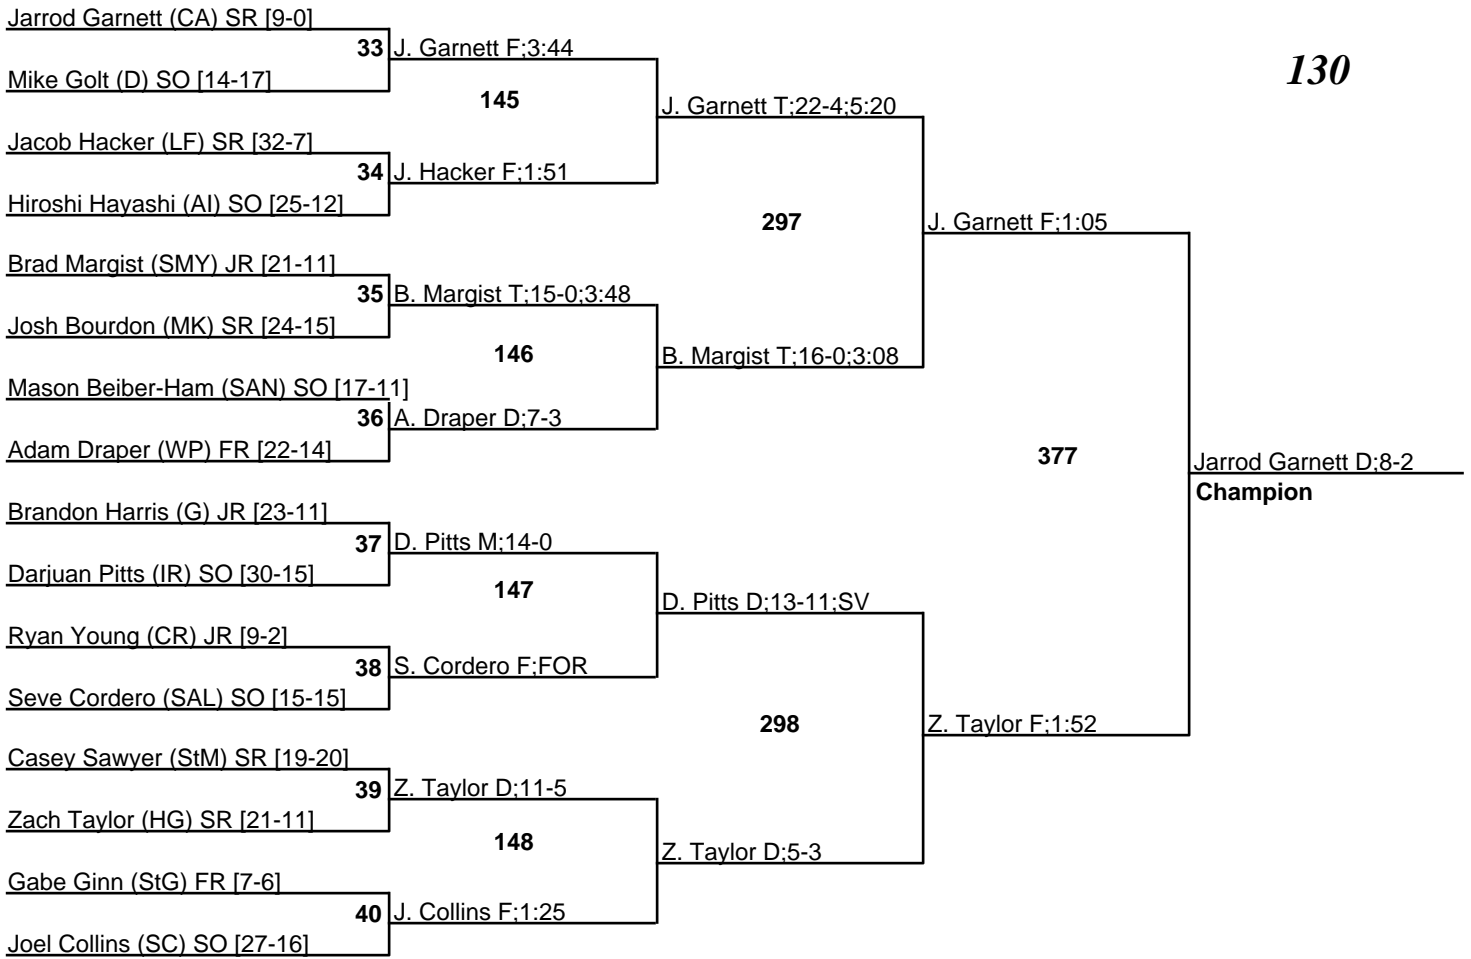

Delaware State Individual Tournament

23 February 2008

130