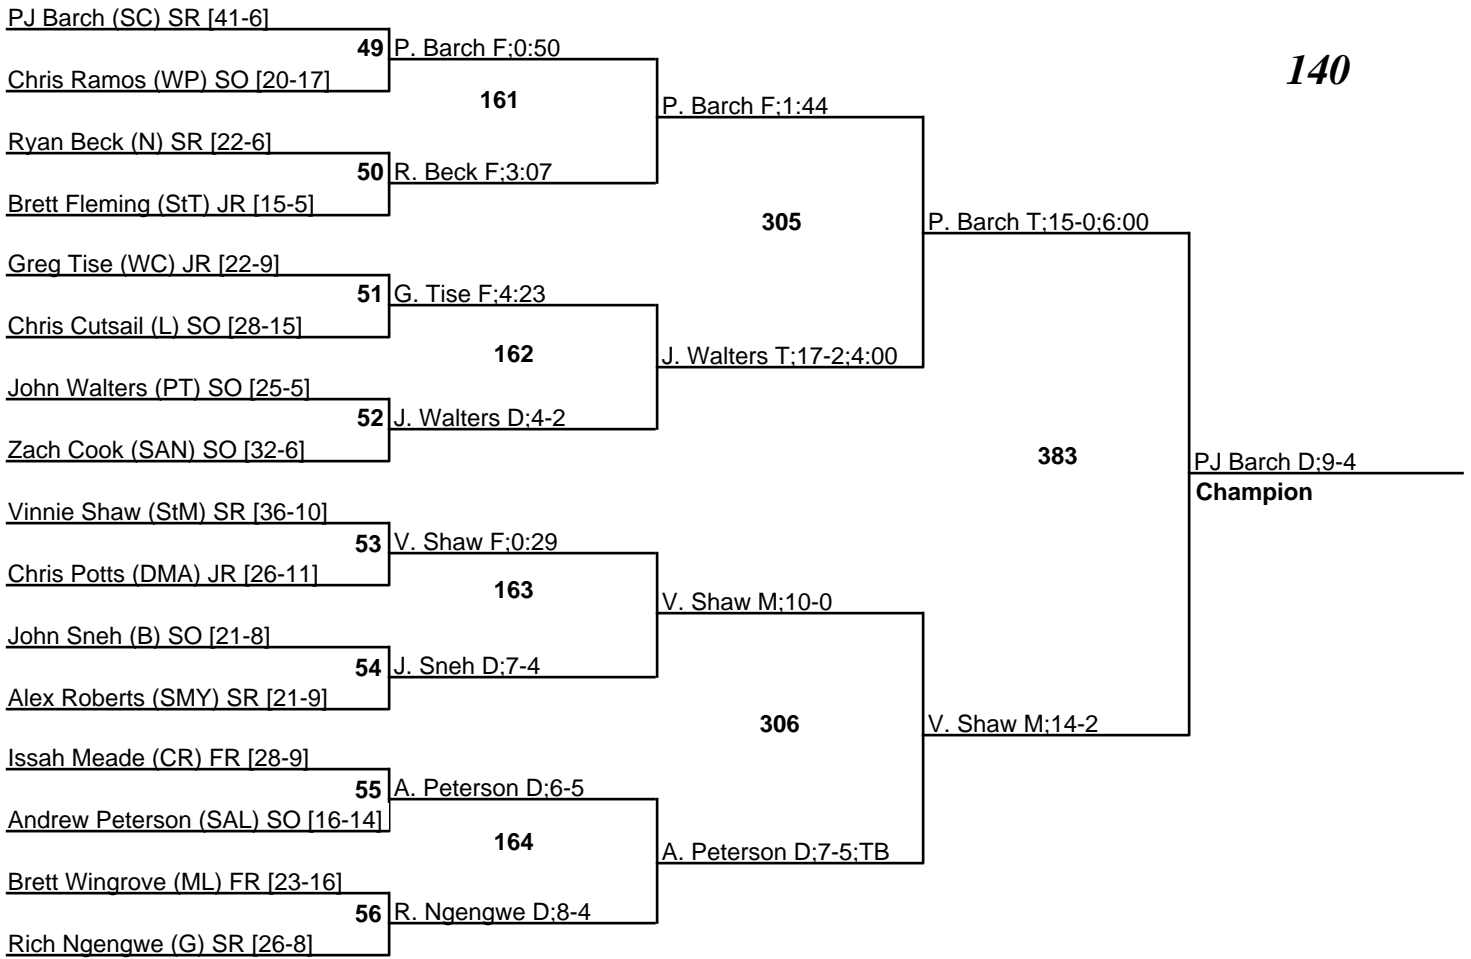

Delaware State Individual Tournament

23 February 2008

140