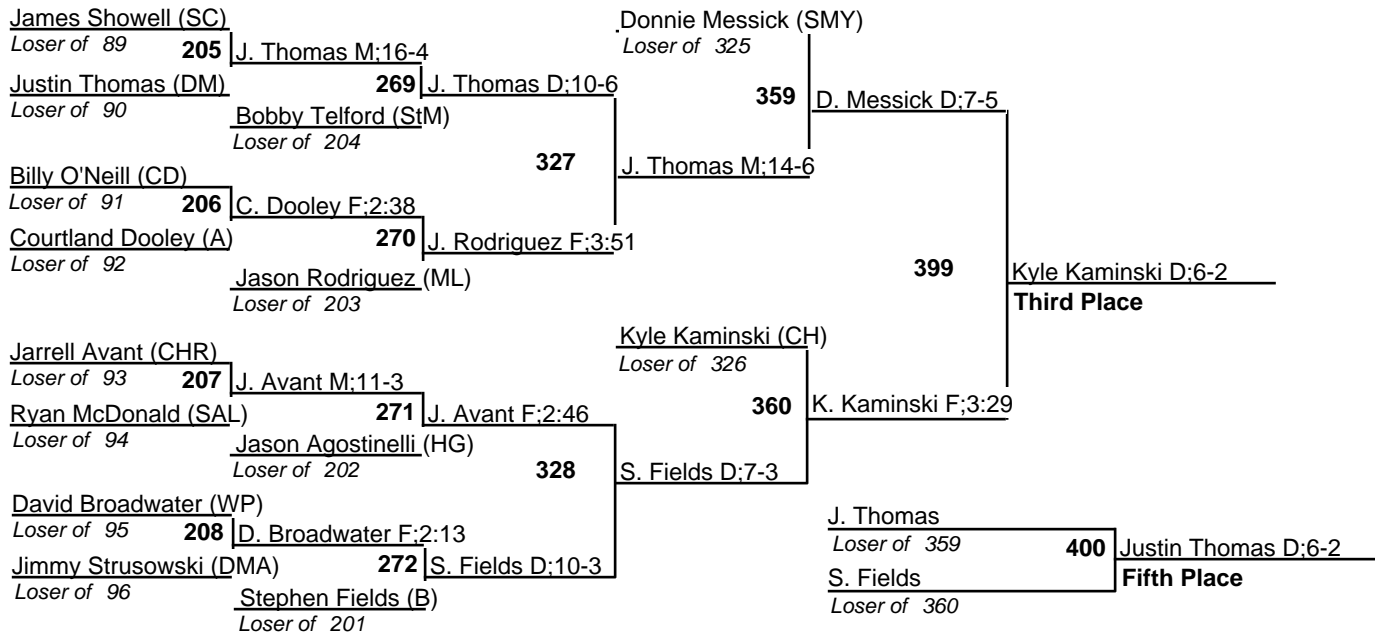

Delaware State Individual Tournament

23 February 2008

189