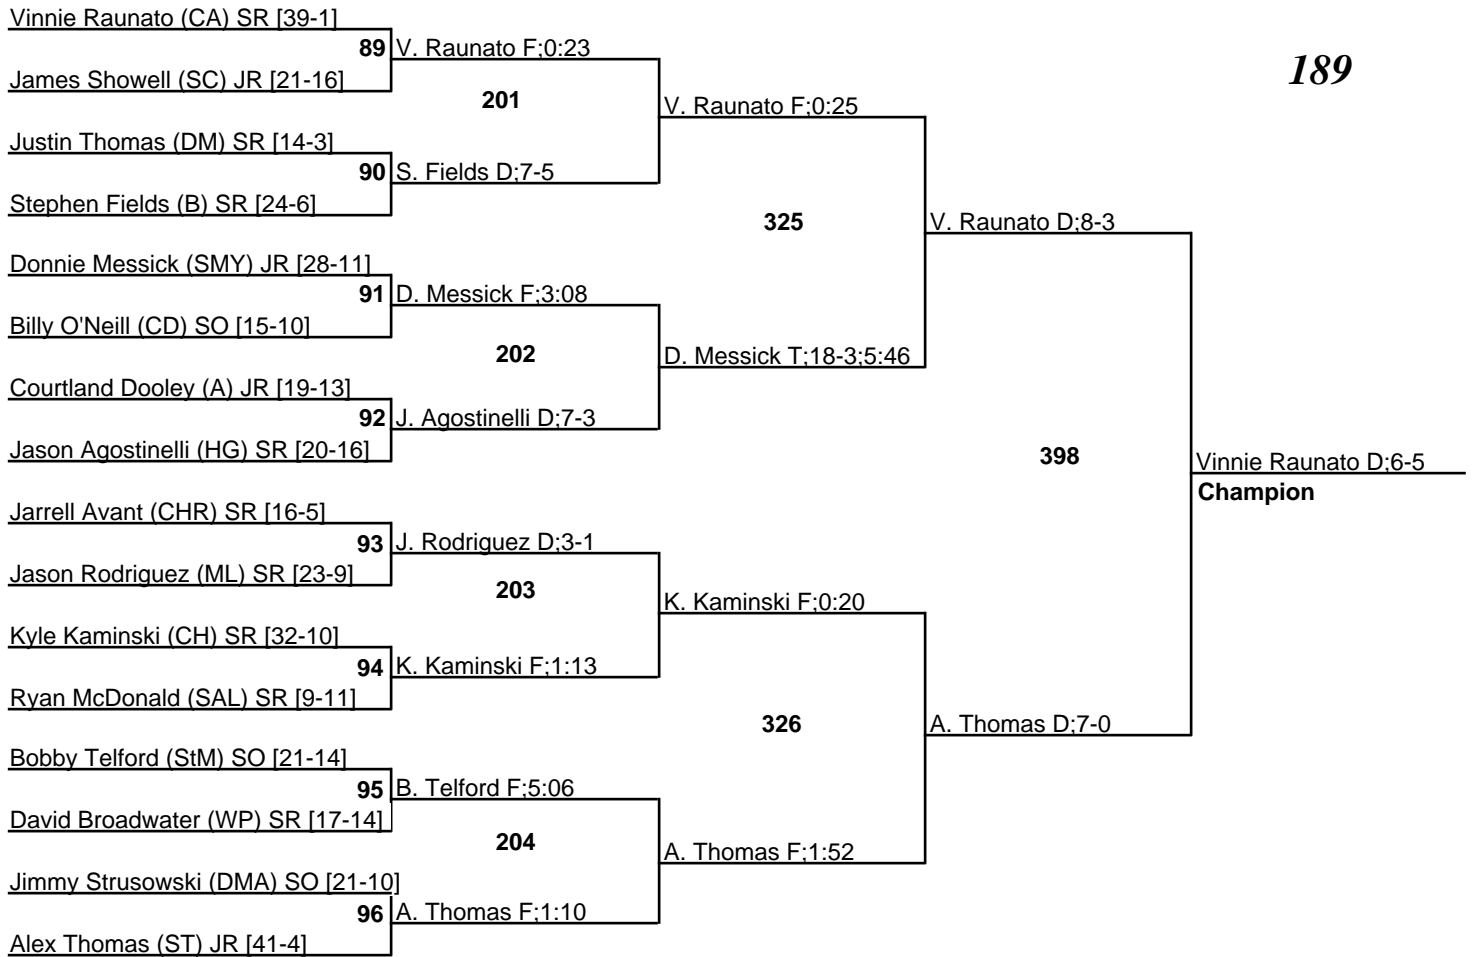

Delaware State Individual Tournament

23 February 2008

189