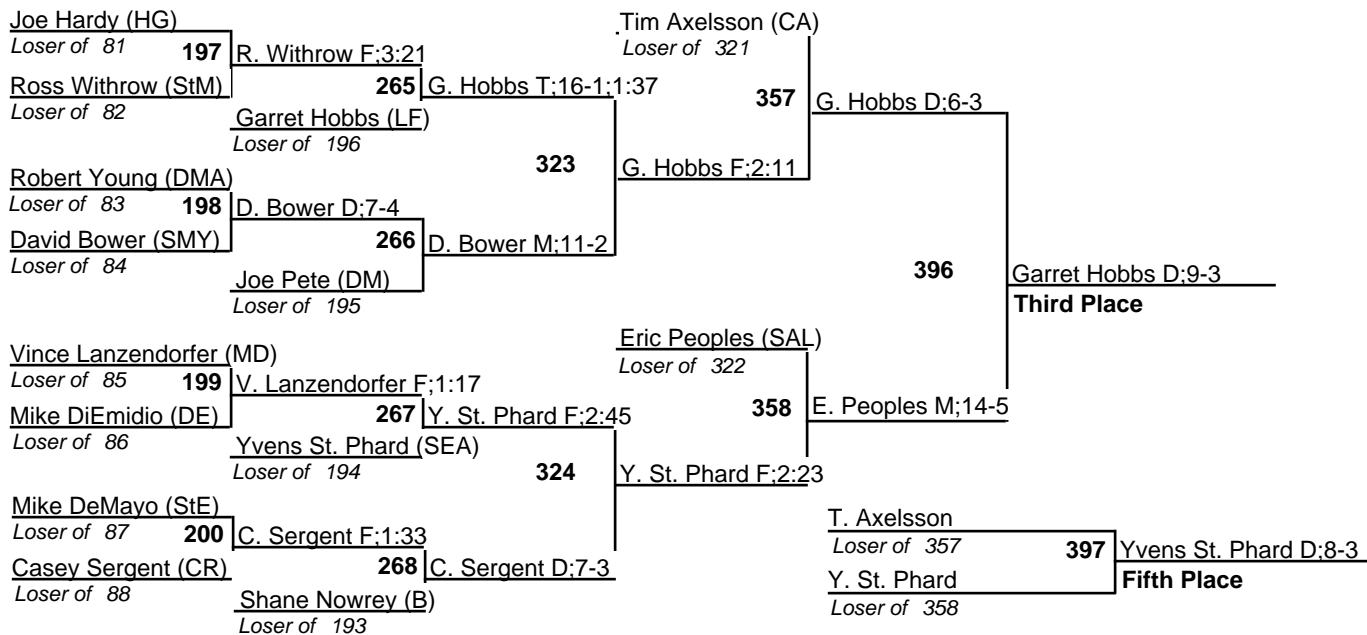

Delaware State Individual Tournament

23 February 2008

171