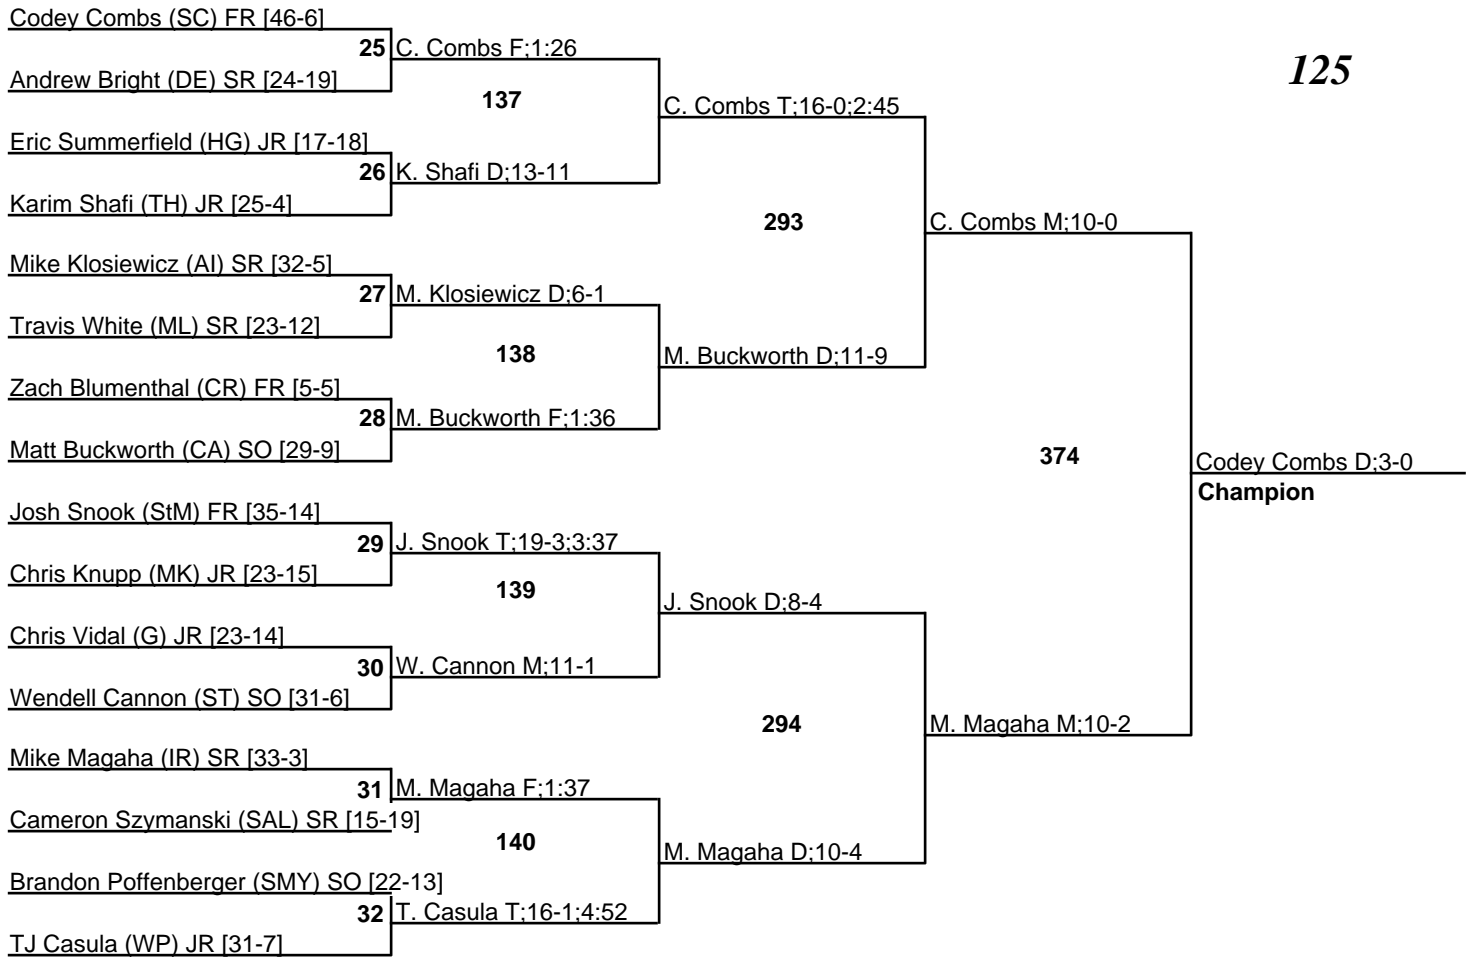

Delaware State Individual Tournament

23 February 2008

125