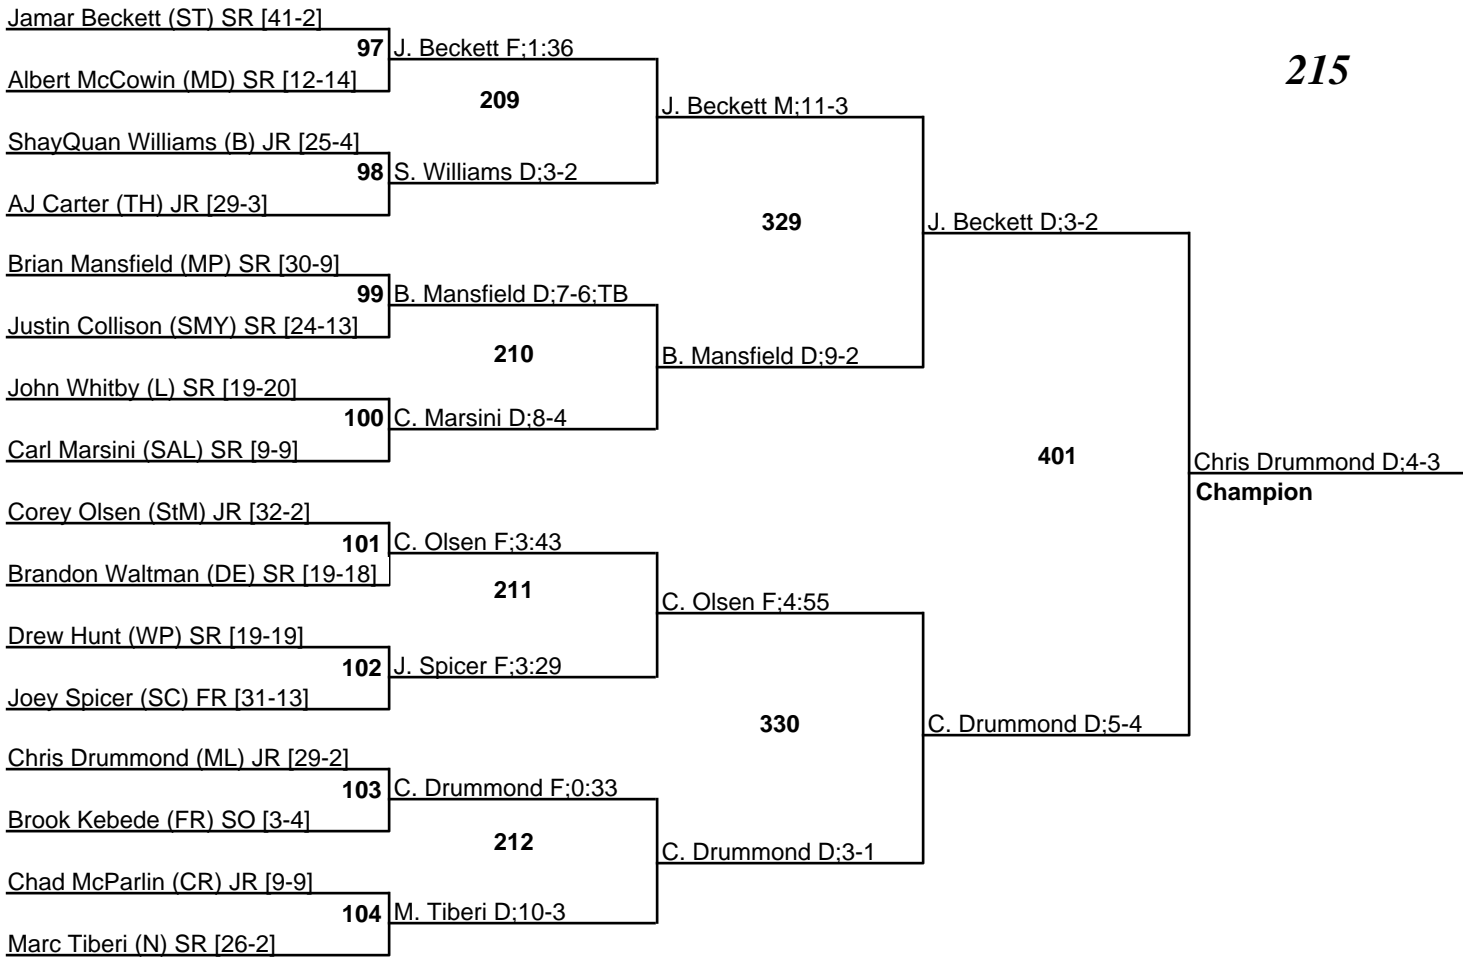

Delaware State Individual Tournament

23 February 2008

215