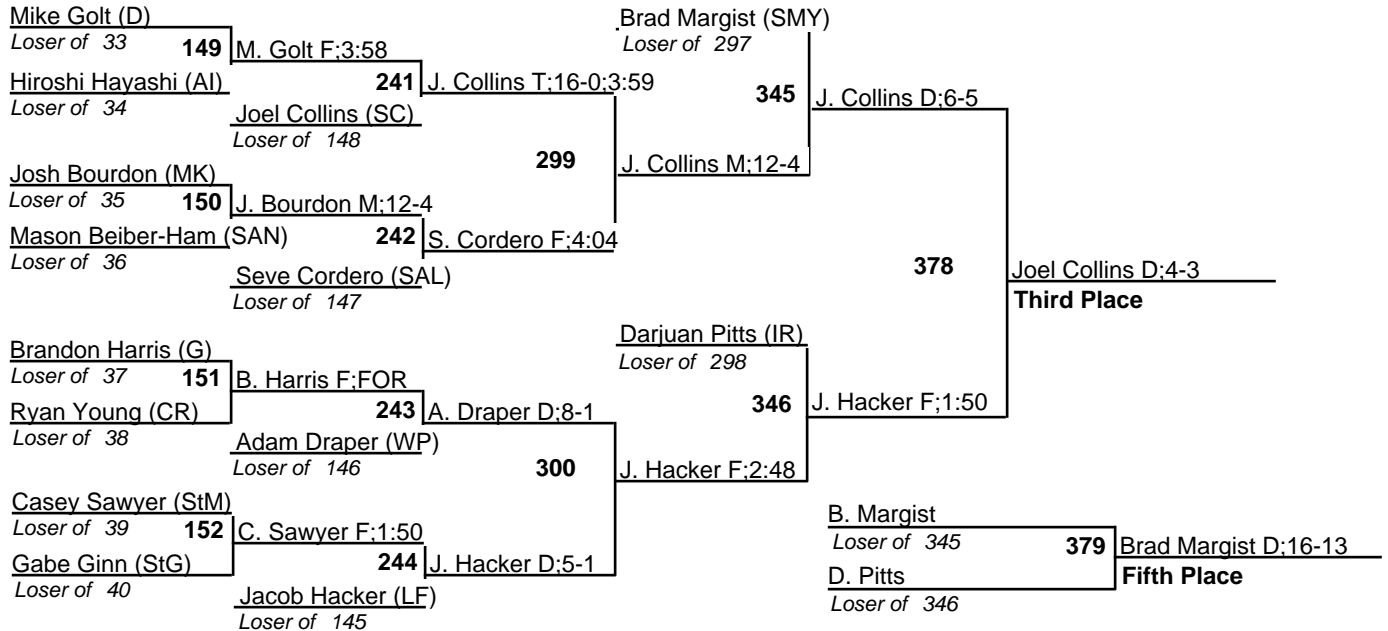

Delaware State Individual Tournament

23 February 2008

130