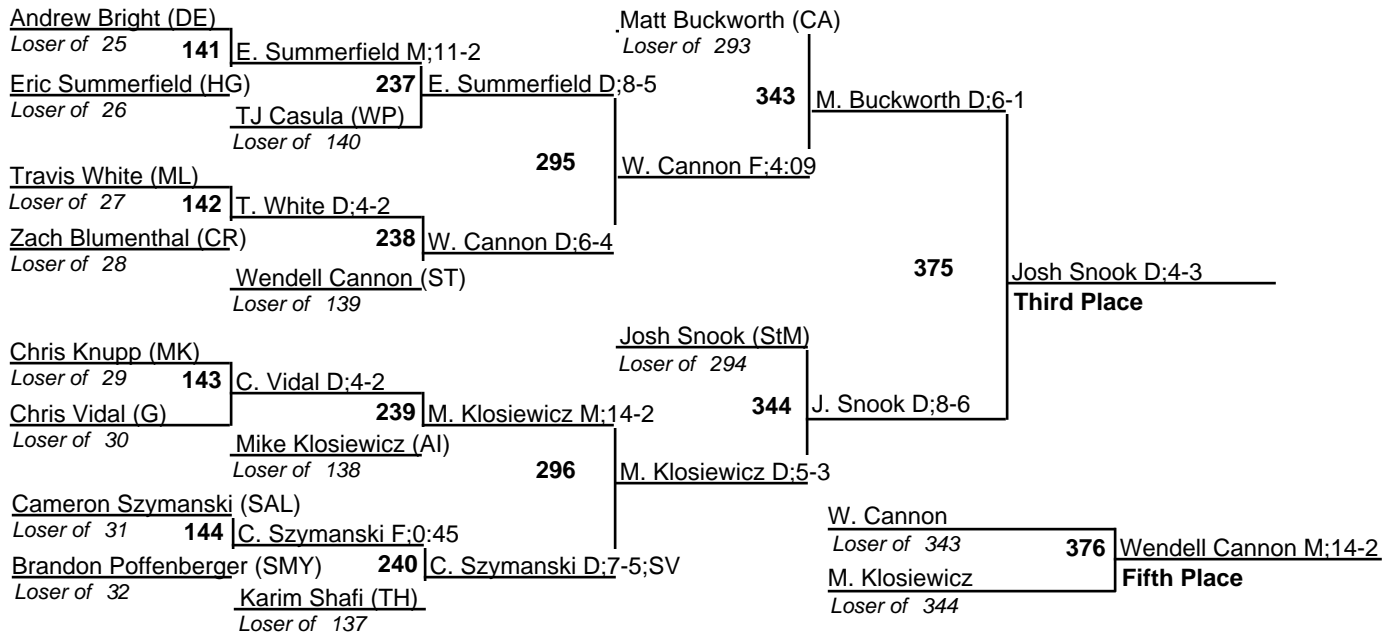

Delaware State Individual Tournament

23 February 2008

125