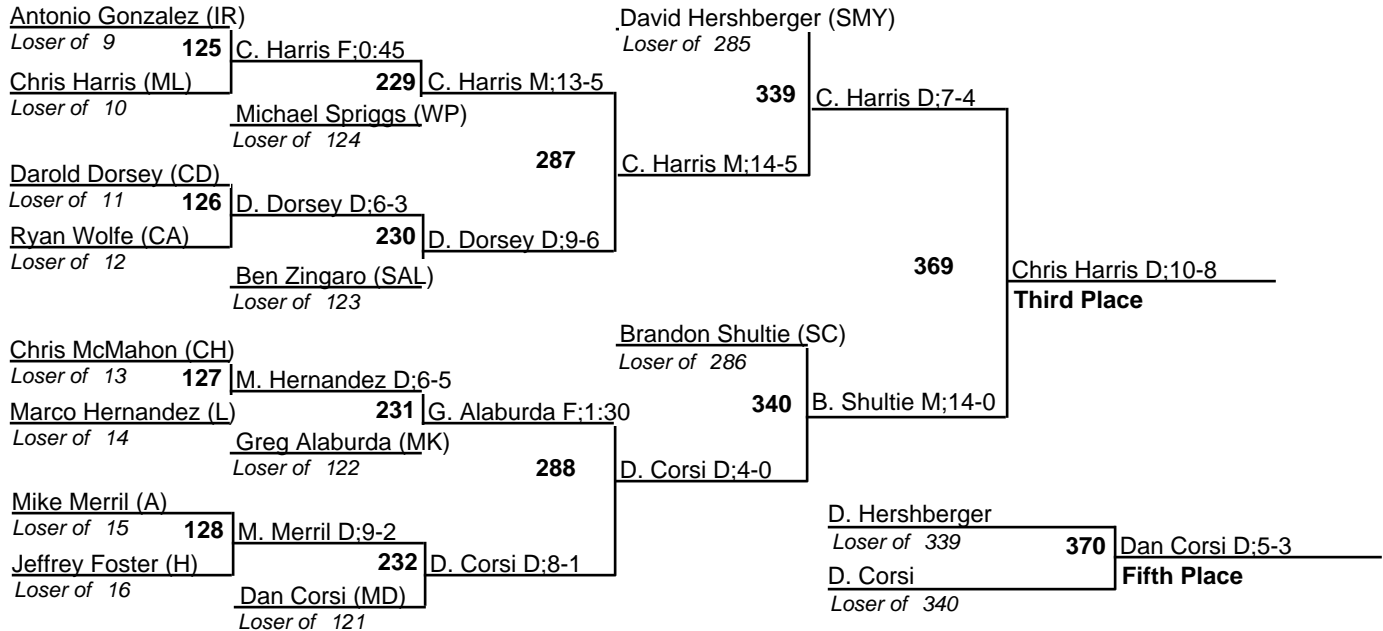

Delaware State Individual Tournament

23 February 2008

112