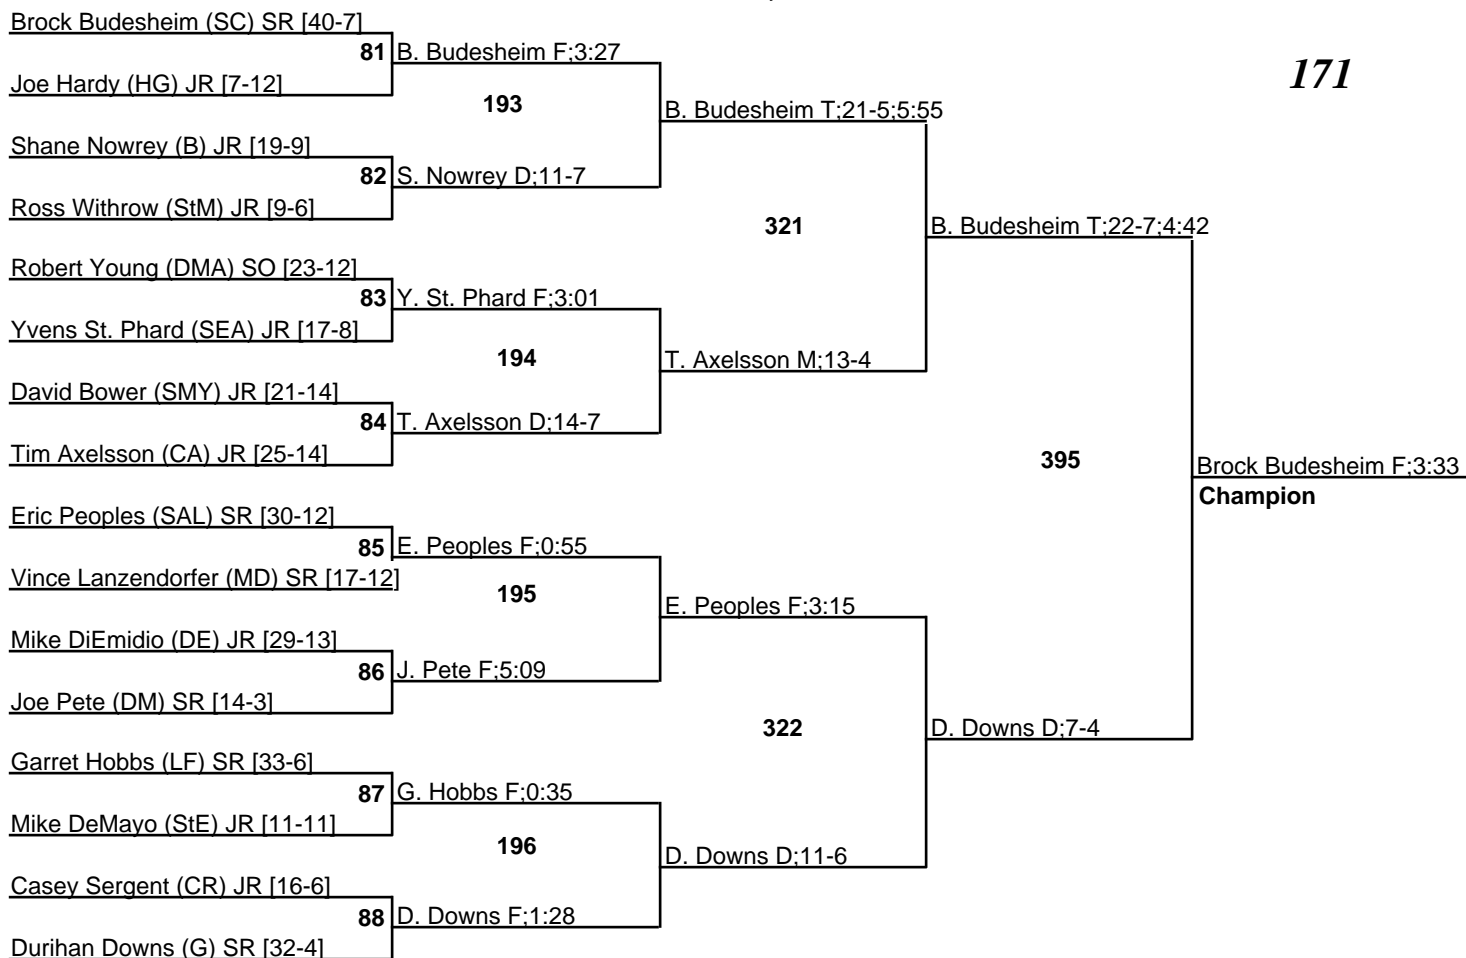

Delaware State Individual Tournament

23 February 2008

171