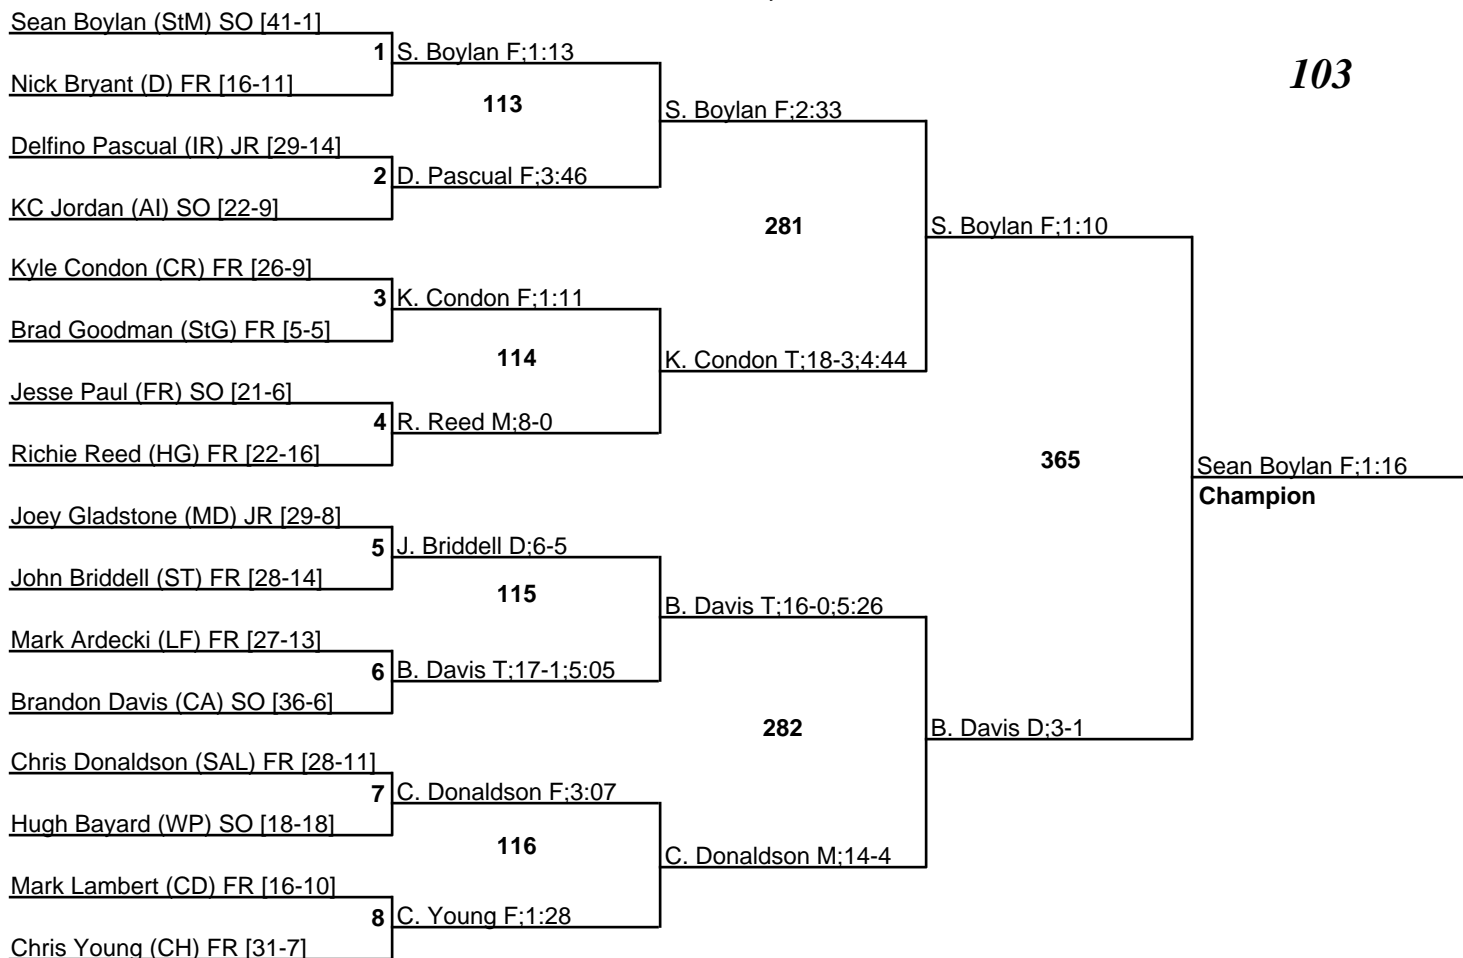

# Delaware State Individual Tournament

23 February 2008

103